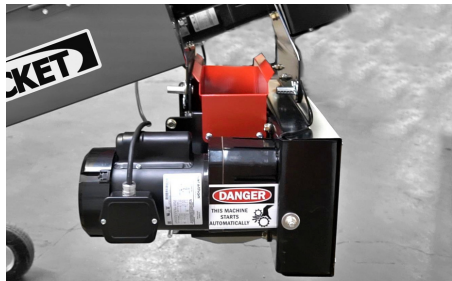

600^R
REDJACKET

ROLLER MILL ATTACHMENT

Design Features:

- Optional for 10 and 20 Series Roasters
- Ideal for rolling Soybeans and Corn for ruminant rations.
- Fully Adjustable, Spring Loaded Rollers
- Hardened Alloy Rollers
- Roller Chain Drive
- Mounts Directly Under Grain Outlet
- 1/2 hp Gear Reduction Motor
- Swing Aside Feature

SWING ASIDE FEATURE